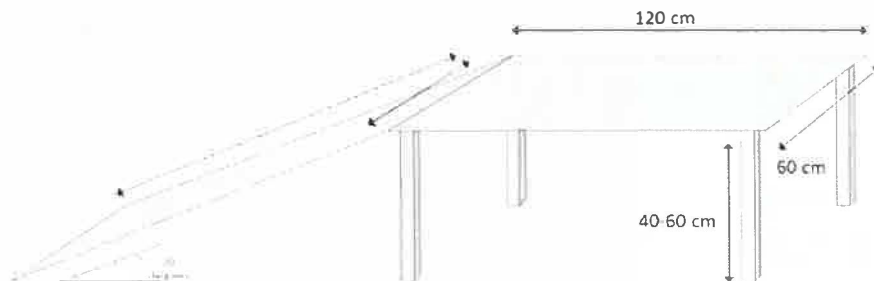

Surface: non-slip such as; rubber-mat, artificial turf, outdoor carpet.

Weight: the weight any ramp shall not exceed 16kg (in accordance with WHS guidelines) except in the case where the ramp is mobile by form of attached wheels (can be pushed rather than carried or lifted).

Dimensions

Length: 120 cm

Width: 60 cm

Height: 40 – 60 cm

Slope: no greater than 30°

NOTE: Please refer to Regulations Part 2 – Judges, Clause 1.4 in relation to the declaration contained on all Judges Application Forms, both new and renewal regarding fitness to judge.